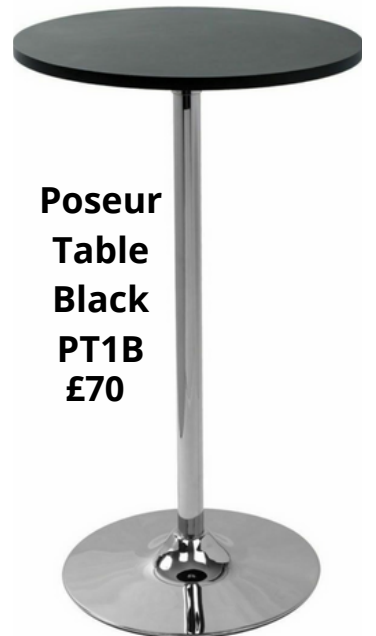

**Expo  
Chair Black  
CHX1B**

**£34**

**Quilted Bar  
Stool Black**

**BSQ1B  
£64**

**Quilted Bar  
Stool White  
BSQ1W**

**£64**

**Circle Bar  
Stool White**

**BSC1W  
£61**

**Circle Bar  
Stool Black**

**BSC1B  
£61**

**Skandi Bar  
Stool White  
BSS1W £52**

**Industrial Bar Stool  
BS1R £50**

**Design  
Chair  
SSC1  
£148**

**Poseur  
Table  
White  
PT1W  
£81**

**Silver Based  
Bistro Table  
White  
BT2W  
£77**

**Poseur  
Table  
Glass  
PT1G  
£70**

**Industrial  
Bar Table  
BT1R  
£89**

**Bistro Table  
White BT1W £69**

\$40

**Poseur  
Table  
Black  
PT1B  
£70**

**Square  
Poseur  
Table  
Black  
PT2B  
£81**

**Trumpet Base  
Coffee Table CTTB1W  
£67**

**Oval Coffee  
Table White  
CTO1W  
£65**

**Artificial Tree  
AT3  
£30**

**Counter with  
Storage White  
RC1W  
£205**

**Literature  
Stand  
A4  
LS1  
£65**