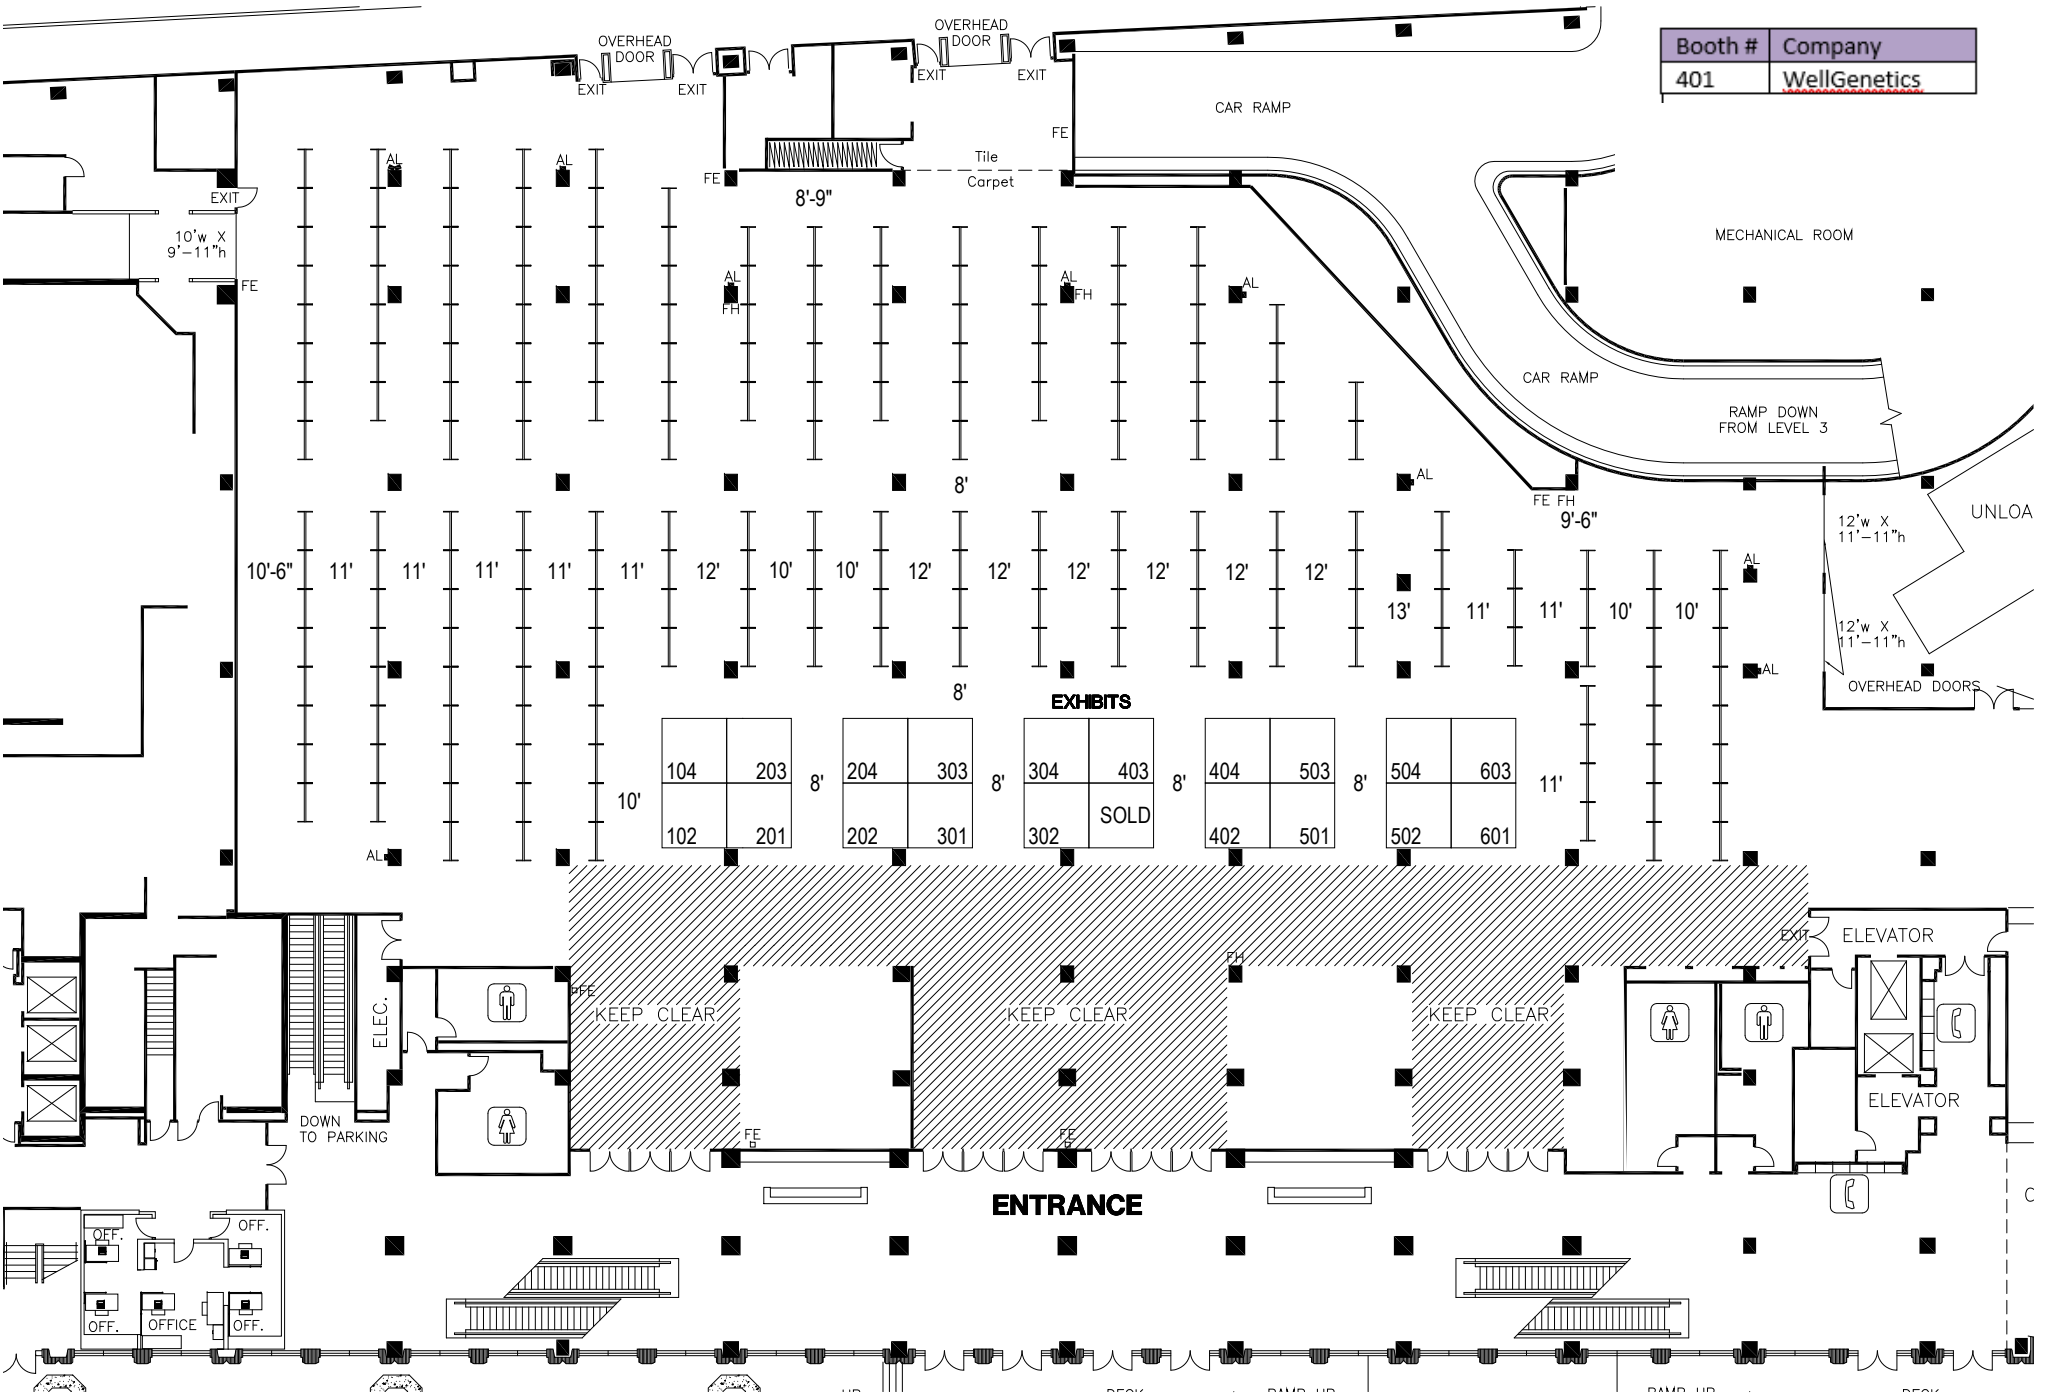

Booth #	Company
401	<u>WellGenetics</u>

Drosophila Research Conference

March 1 - 4, 2023

Sheraton Grand Chicago - Riverwalk Exhibit Halls A & B

File: gsa-2303-shechi.dwg
Plotted: Aug 18, 2022
By: PIZZAL